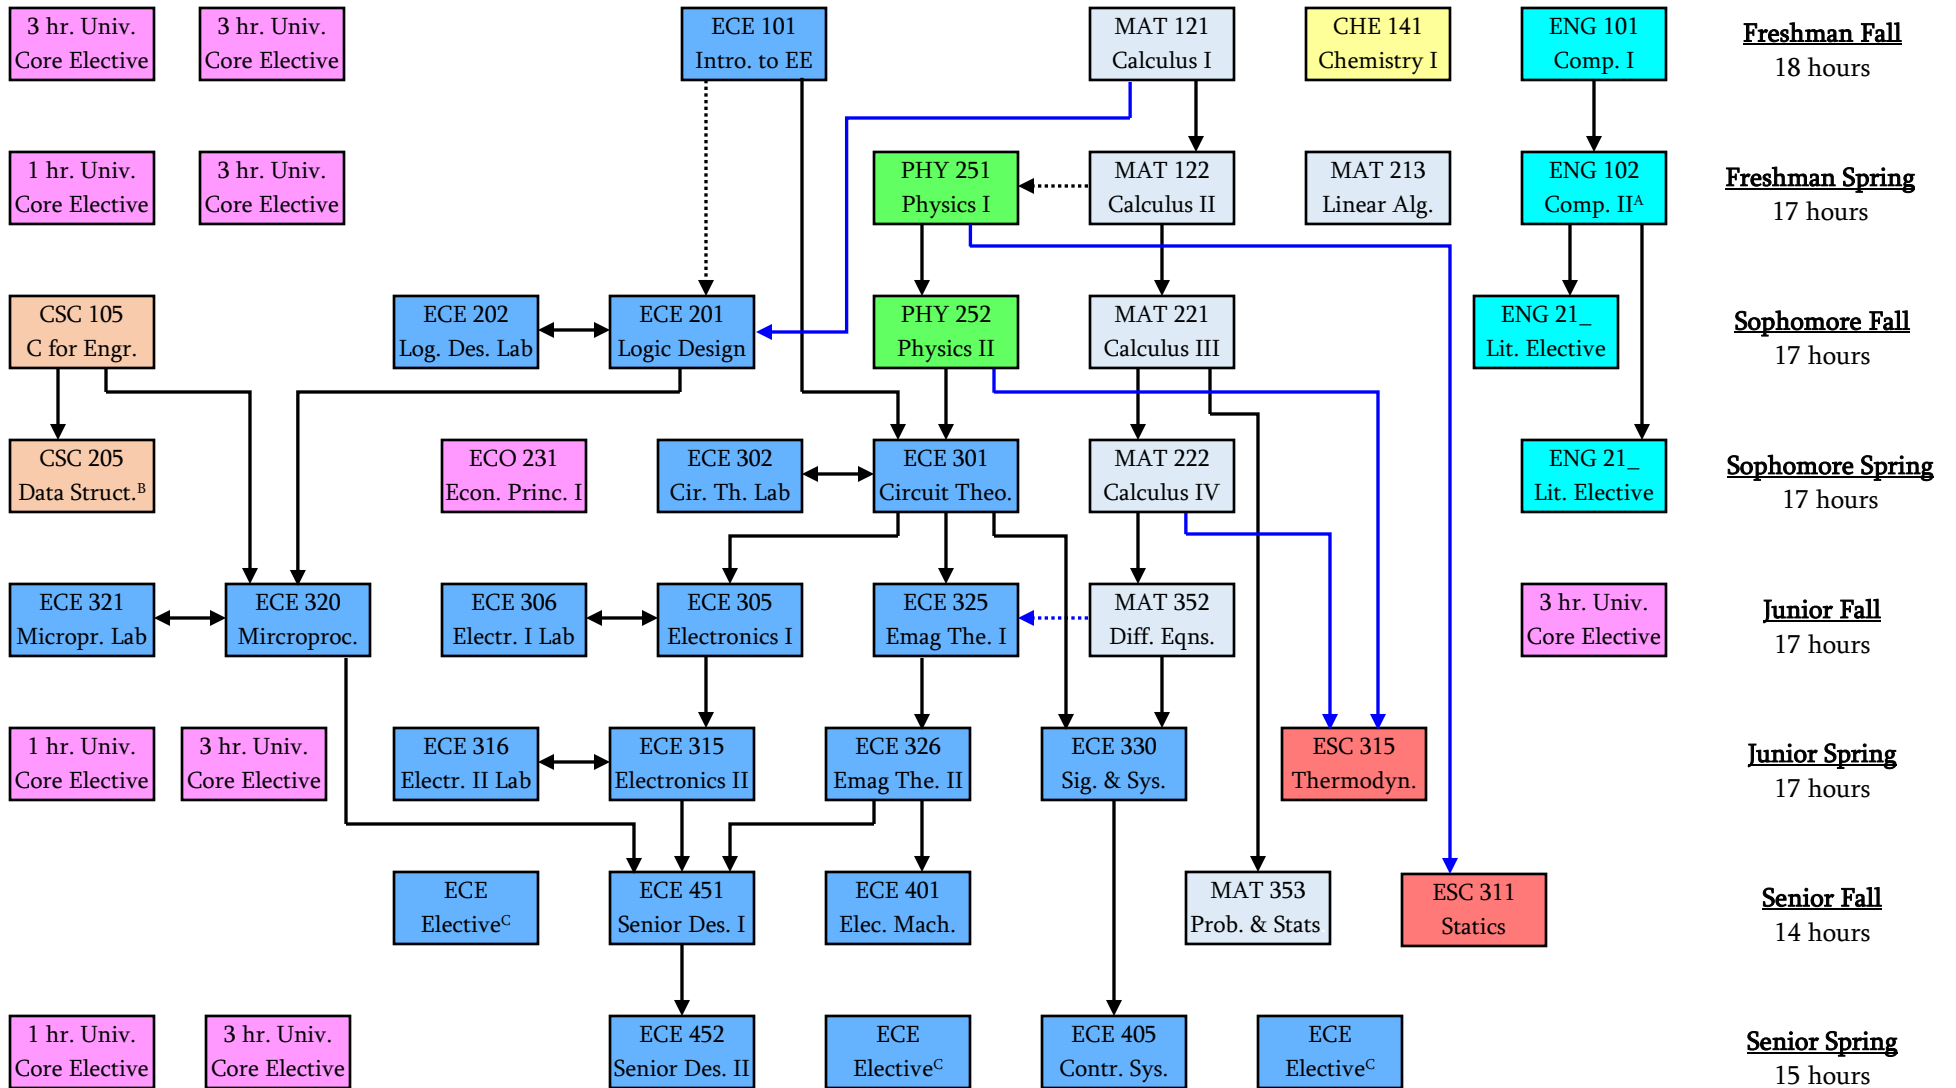

2017-2018 Electrical Engineering Flowchart

- Prerequisite course
- ↔ Co-requisite course
-→ Prerequisite or co-requisite course

^AMust also enroll in ENG 099 Writing Proficiency Exam when registering for ENG 102

^BCan also elect to take ESC 205 Computational Tools or PHY 313 Optics, both of which have a prerequisite of PHY 252

^CSelect any 400-level ECE course with the exception of ECE 401, 405, 451, and 452

Students are also required to complete Chapel requirements based on their classification at the time of enrollment. See the University Catalog for more details.